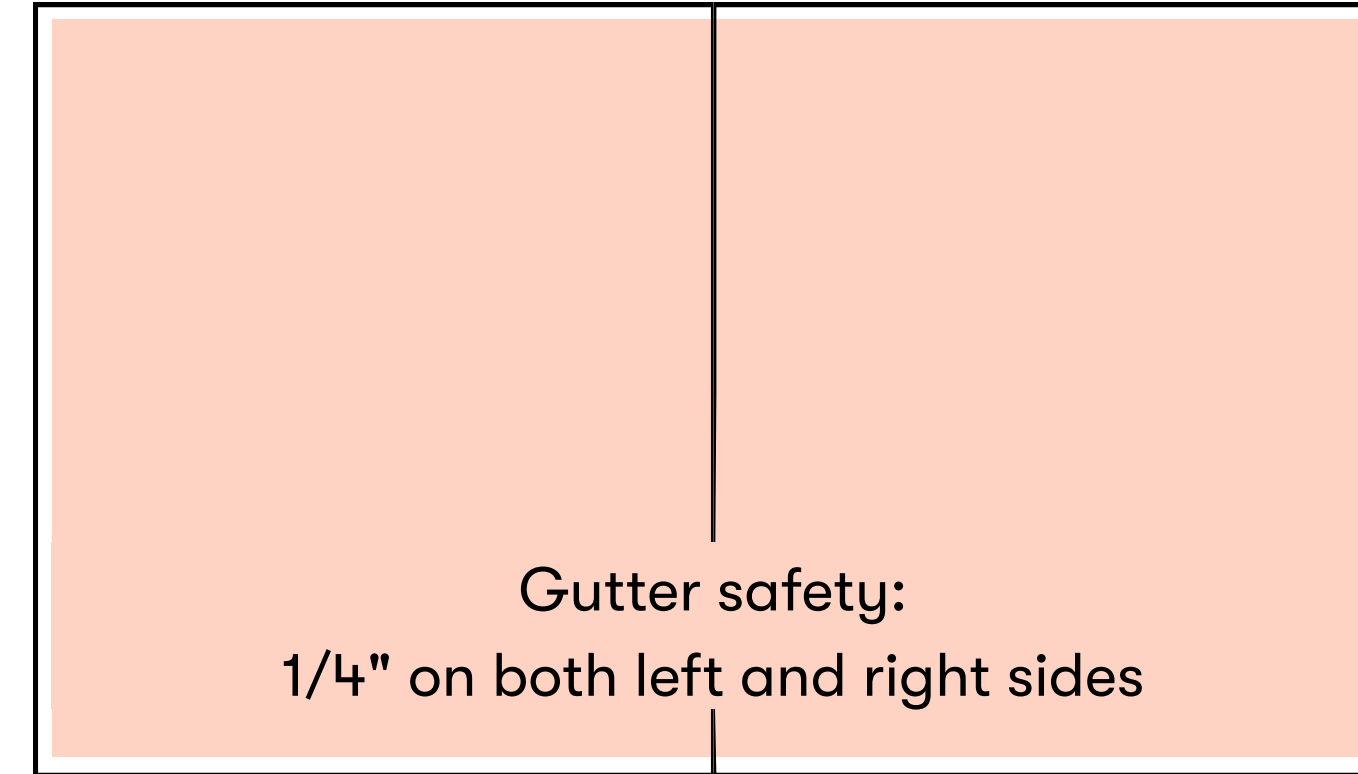

Print Specs & Rates

Full Page

Trim—7.875" x 10.5"

Bleed—8.125" x 10.75"

Live—7.375" x 10.0"

Spread

Trim—15.75" x 10.5"

Bleed—16.0" x 10.75"